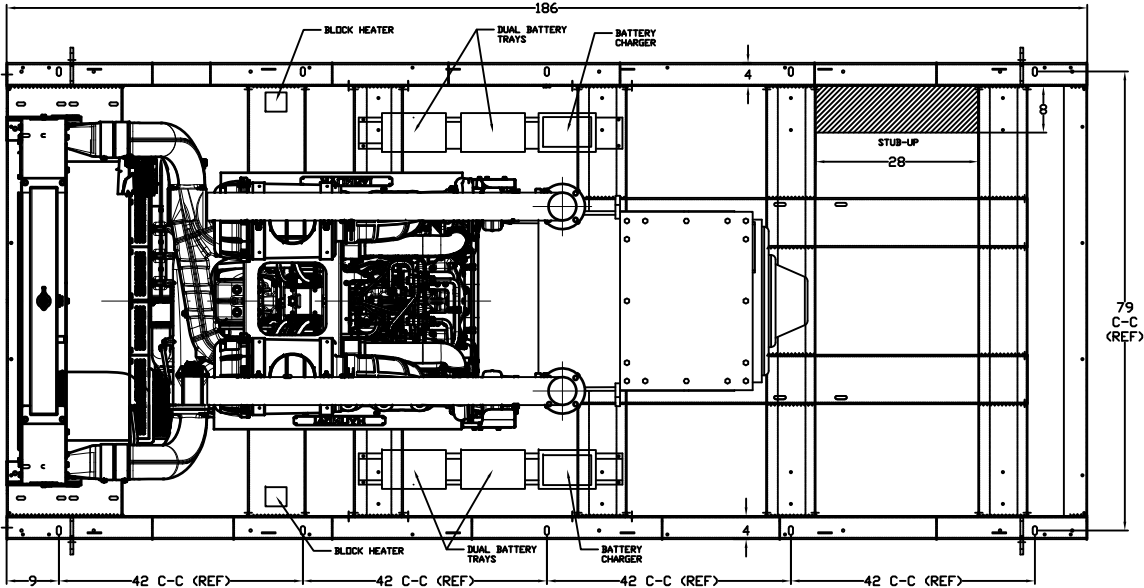

# OPEN DIMENSIONAL OVERVIEW FOR SPHD-9000 GENERATOR

TOP VIEW

RADIATOR VIEW

SIDE VIEW