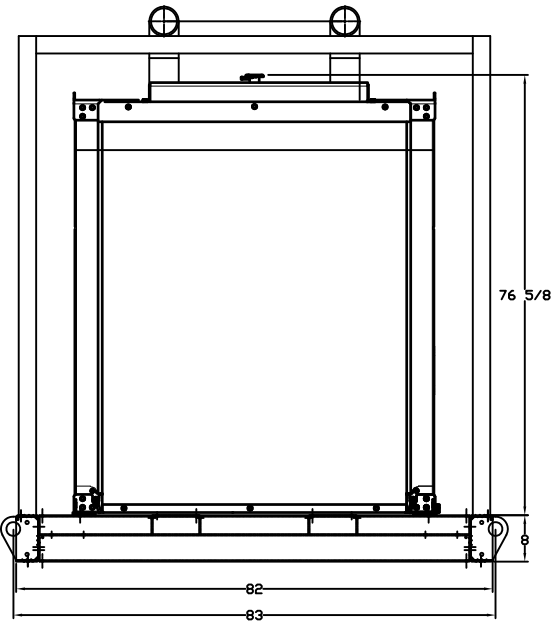

# OPEN DIMENSIONAL OVERVIEW FOR SPHD-9000 GENERATOR

TOP VIEW

RADIATOR VIEW

SIDE VIEW