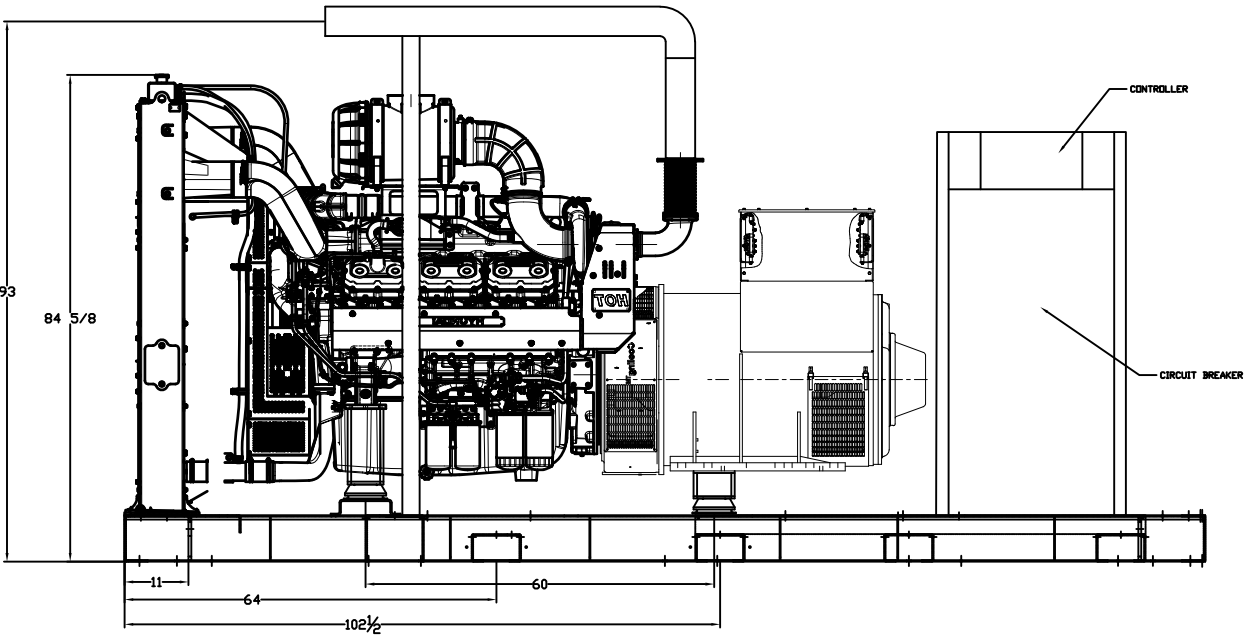

# OPEN DIMENSIONAL OVERVIEW FOR SPHD-9000 GENERATOR

TOP VIEW

RADIATOR VIEW

SIDE VIEW